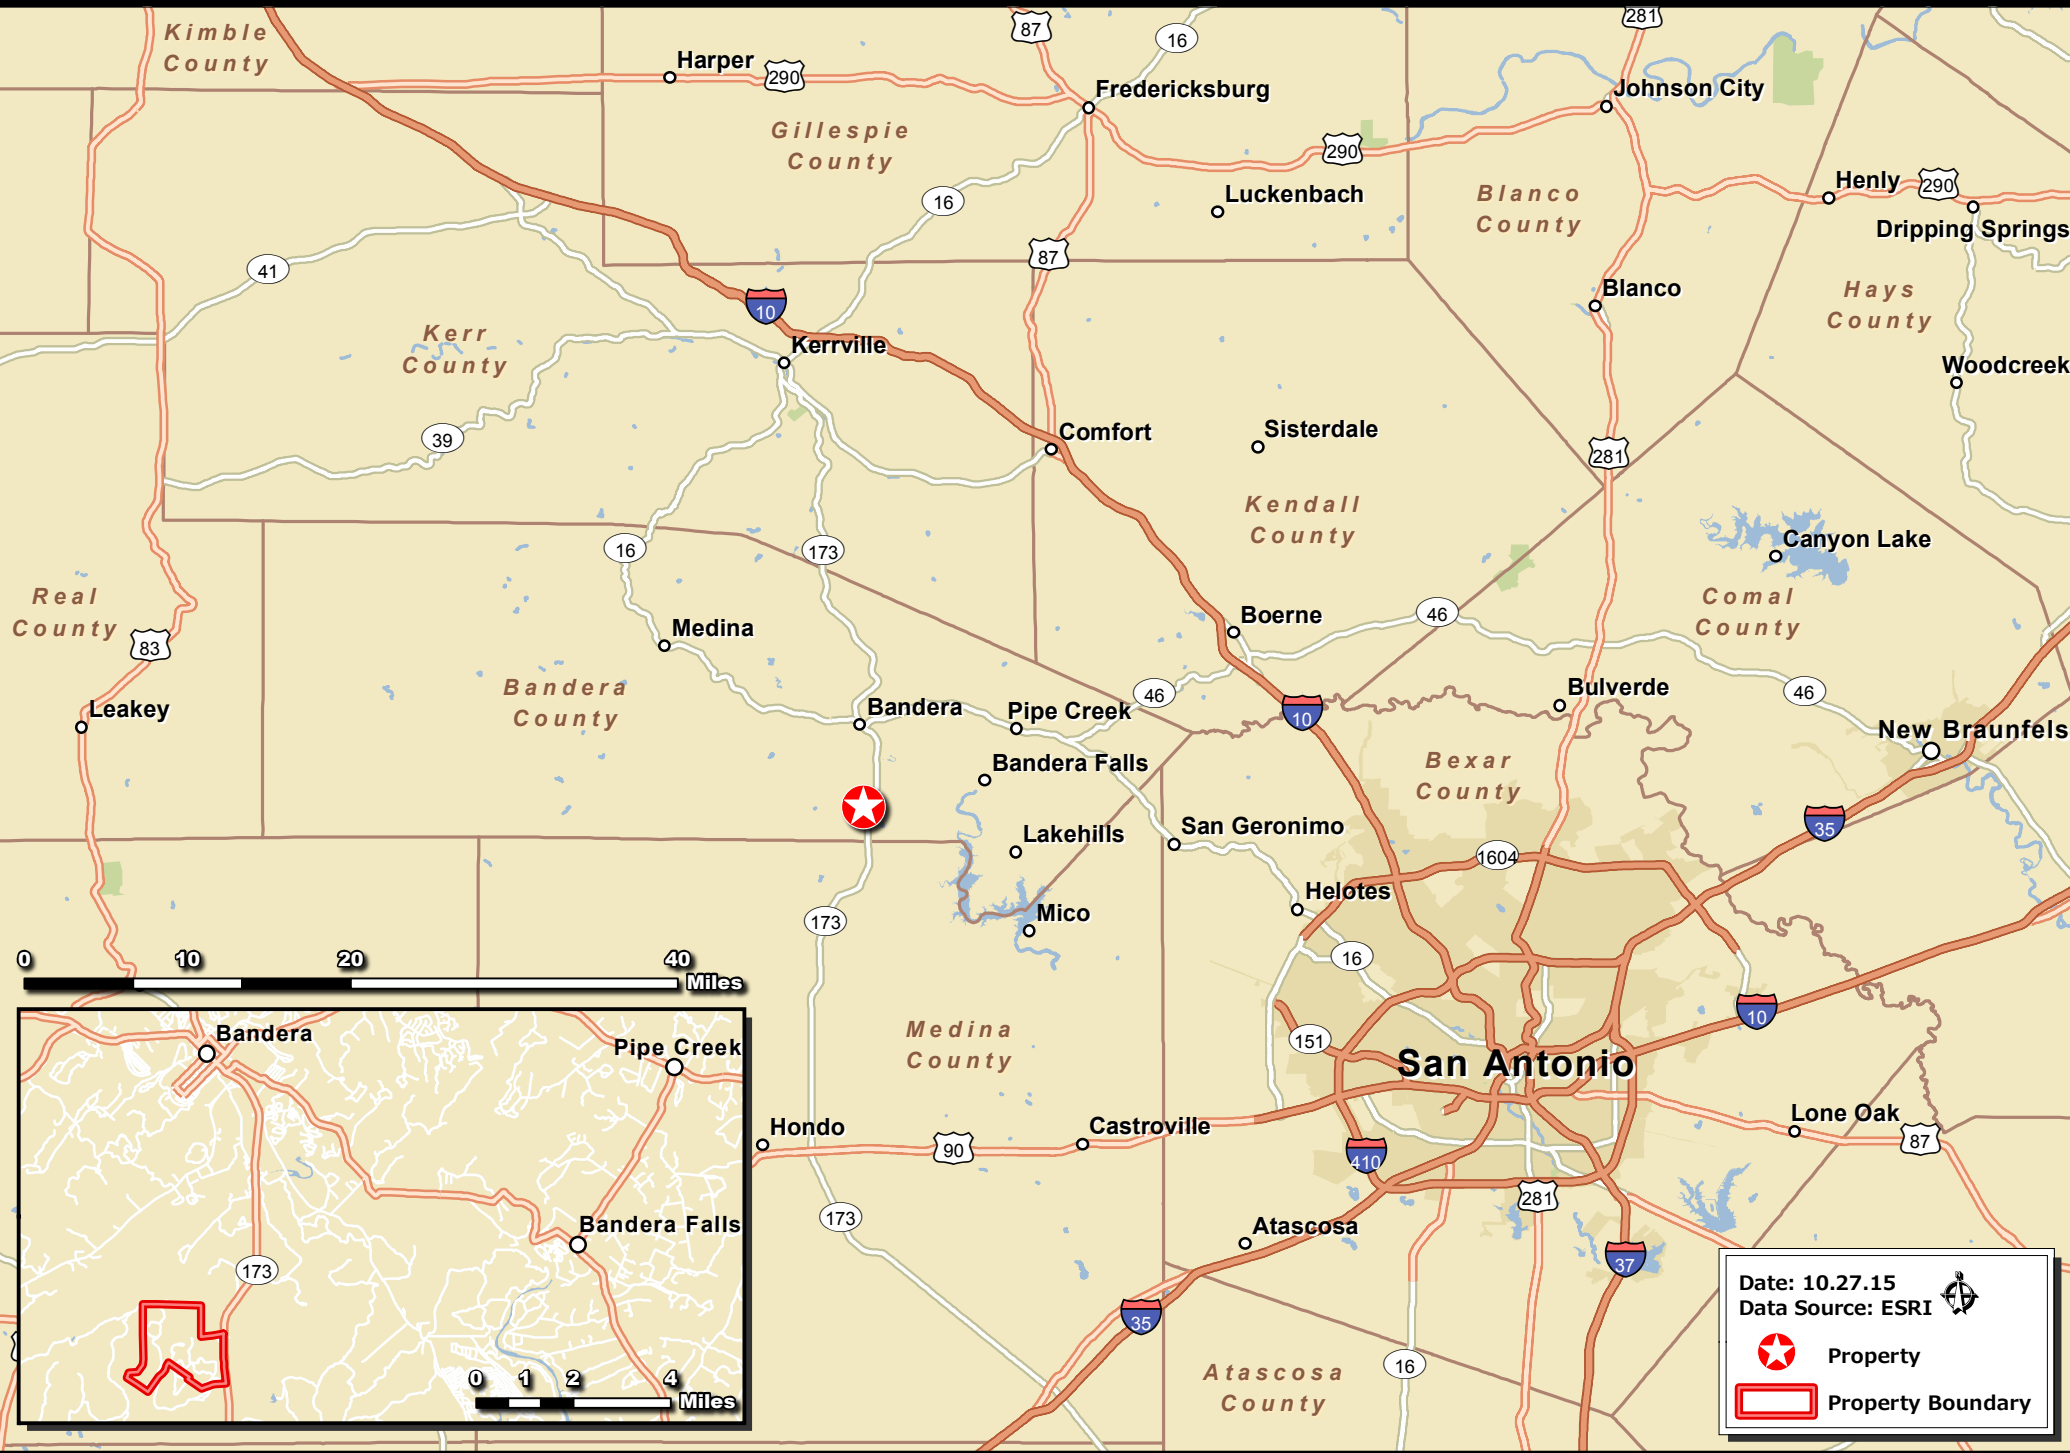

**DOVE MOUNTAIN RANCH - 1,131 AC +/-
BANDERA COUNTY, TEXAS**

Date: 10.27.15
Data Source: ESRI

- Property
- Property Boundary