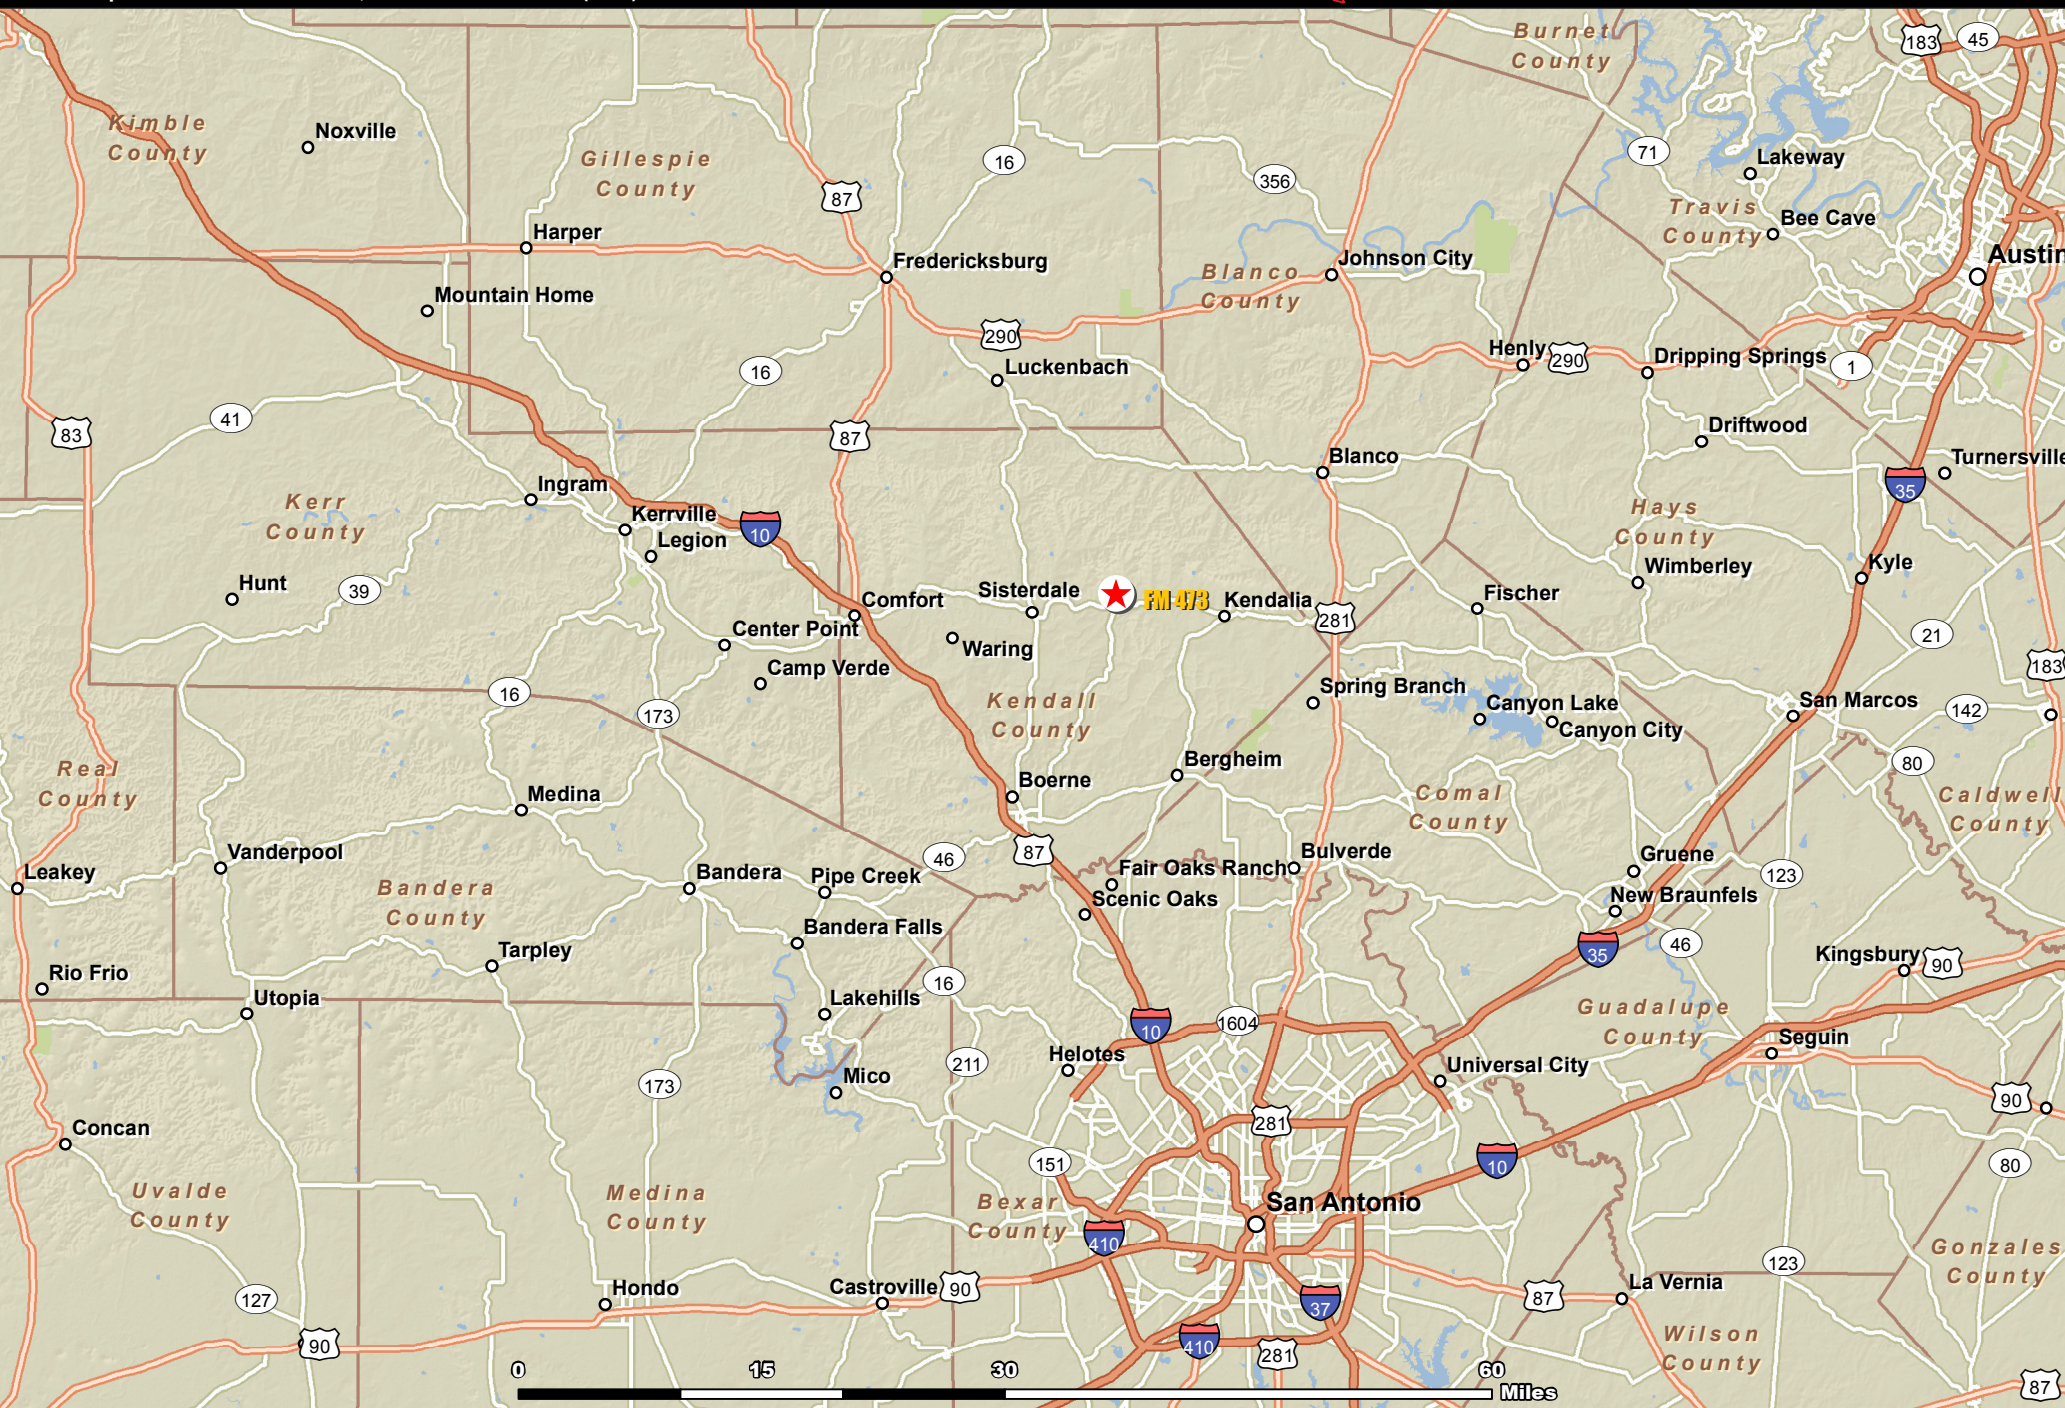

KENDALL COUNTY, TX - 1,118 AC +/- (AREA OVERVIEW)

Jeff Soele

15 Champions Run San Antonio, TX 78258

Tel: (210) 705- 4013

www.texasbestbranches.com

TEXASBESTBRANCHES, LLC

Date: Dec. 19, 2012
Scale: 1: 750,000
Data Source: ESRI

Property