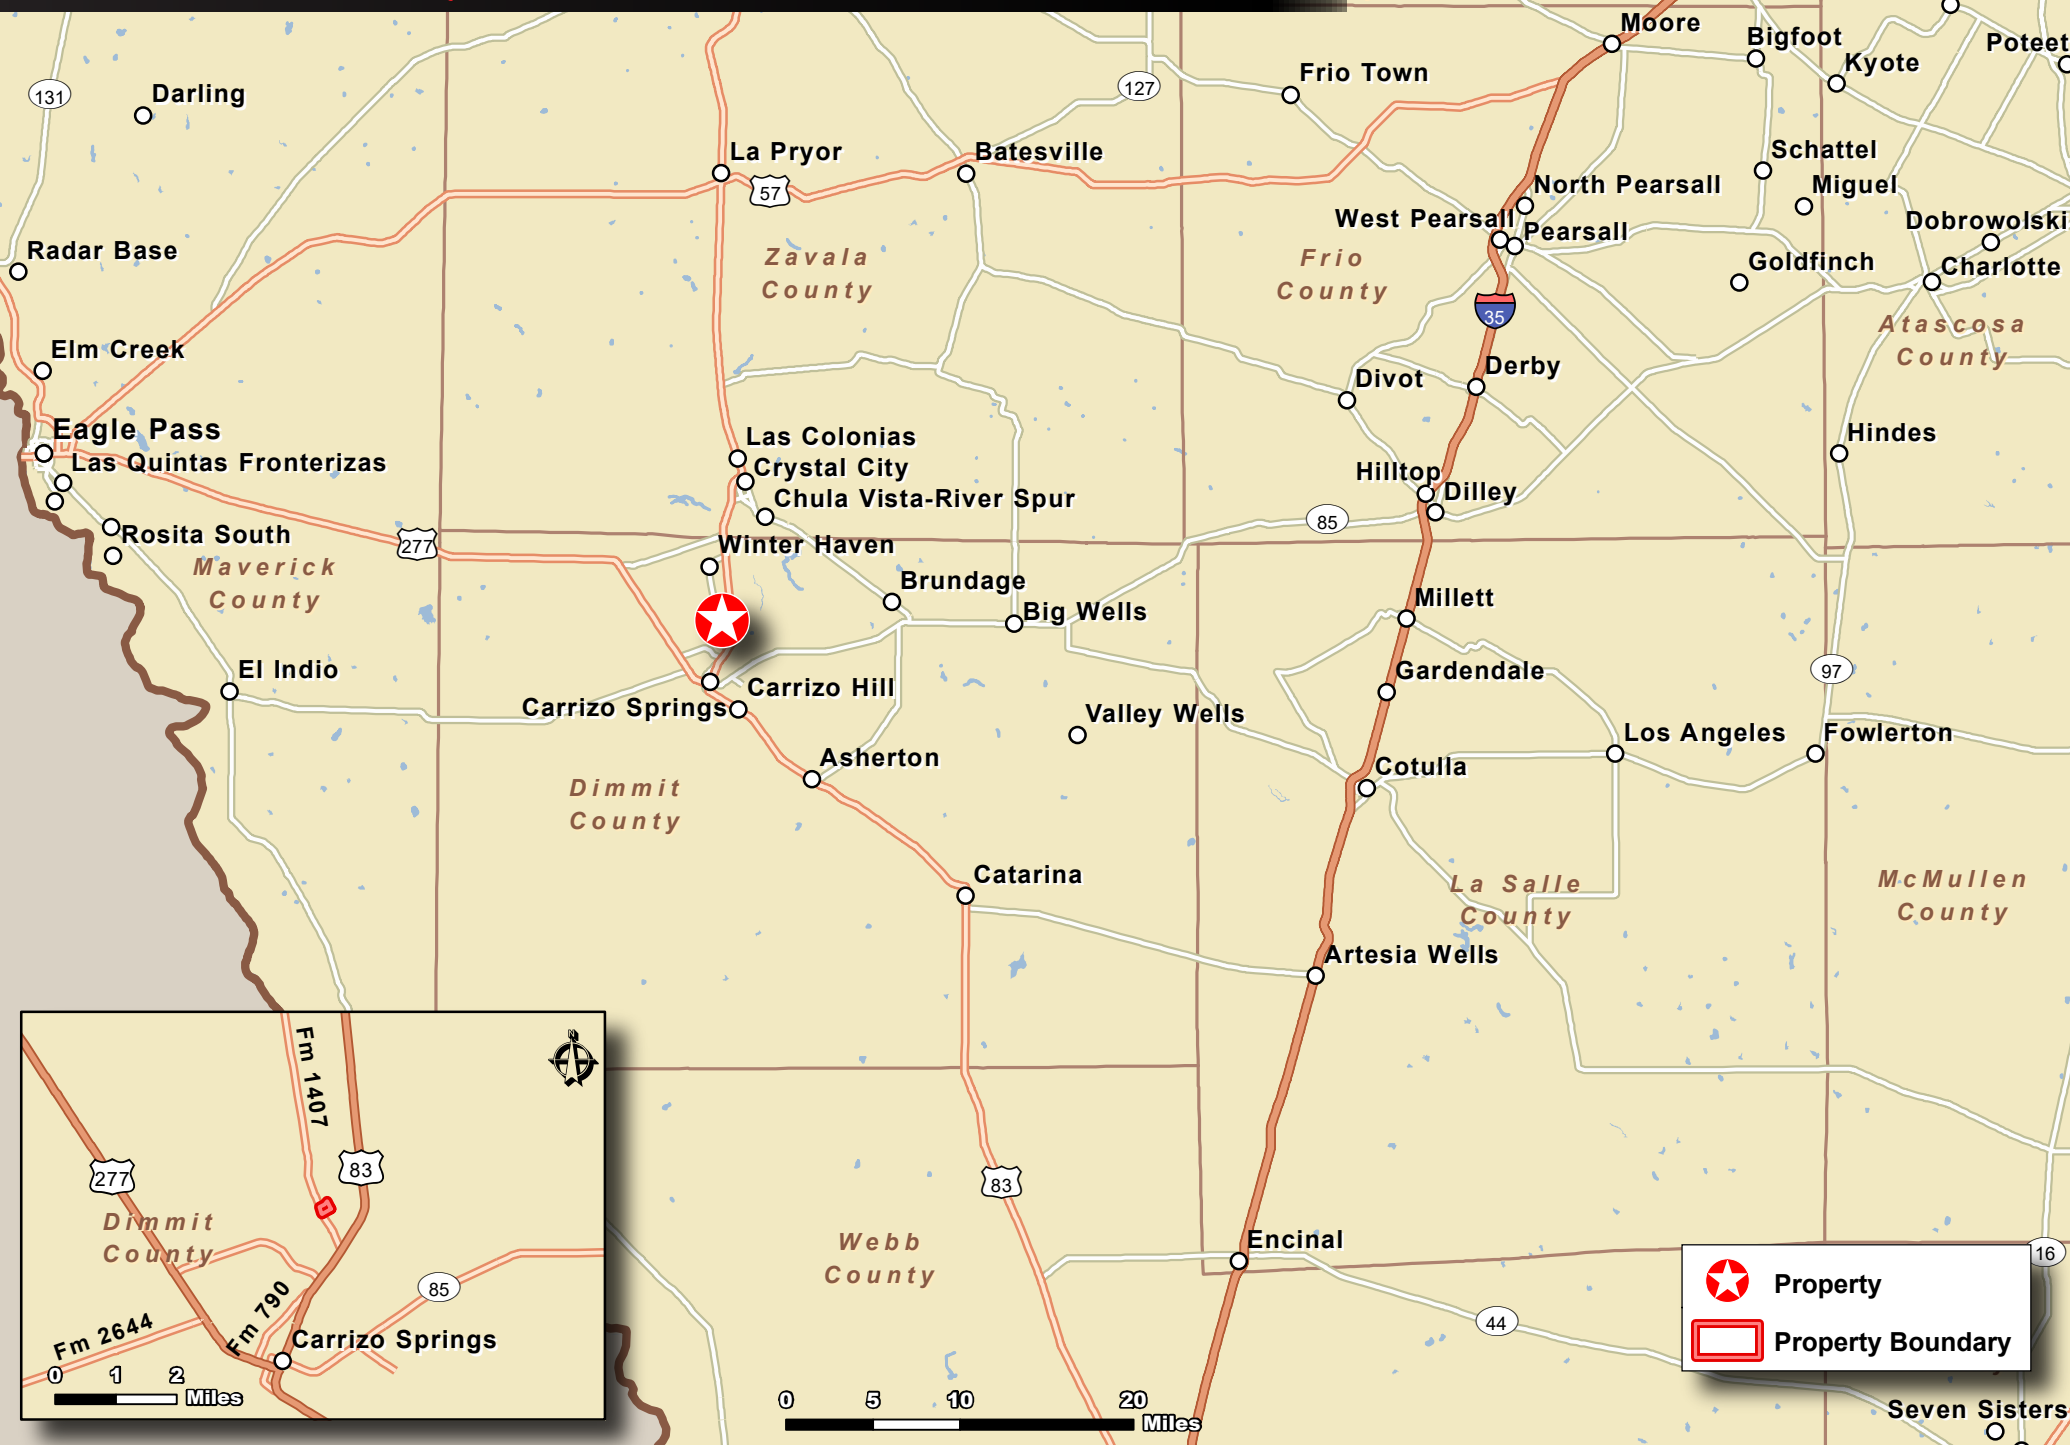

DIMITT COUNTY, TX
SALT CREEK 12.48 AC +/-

 LUXURY PROPERTIES  TEXASBESTBRANCHES,LLC

-  Property
-  Property Boundary